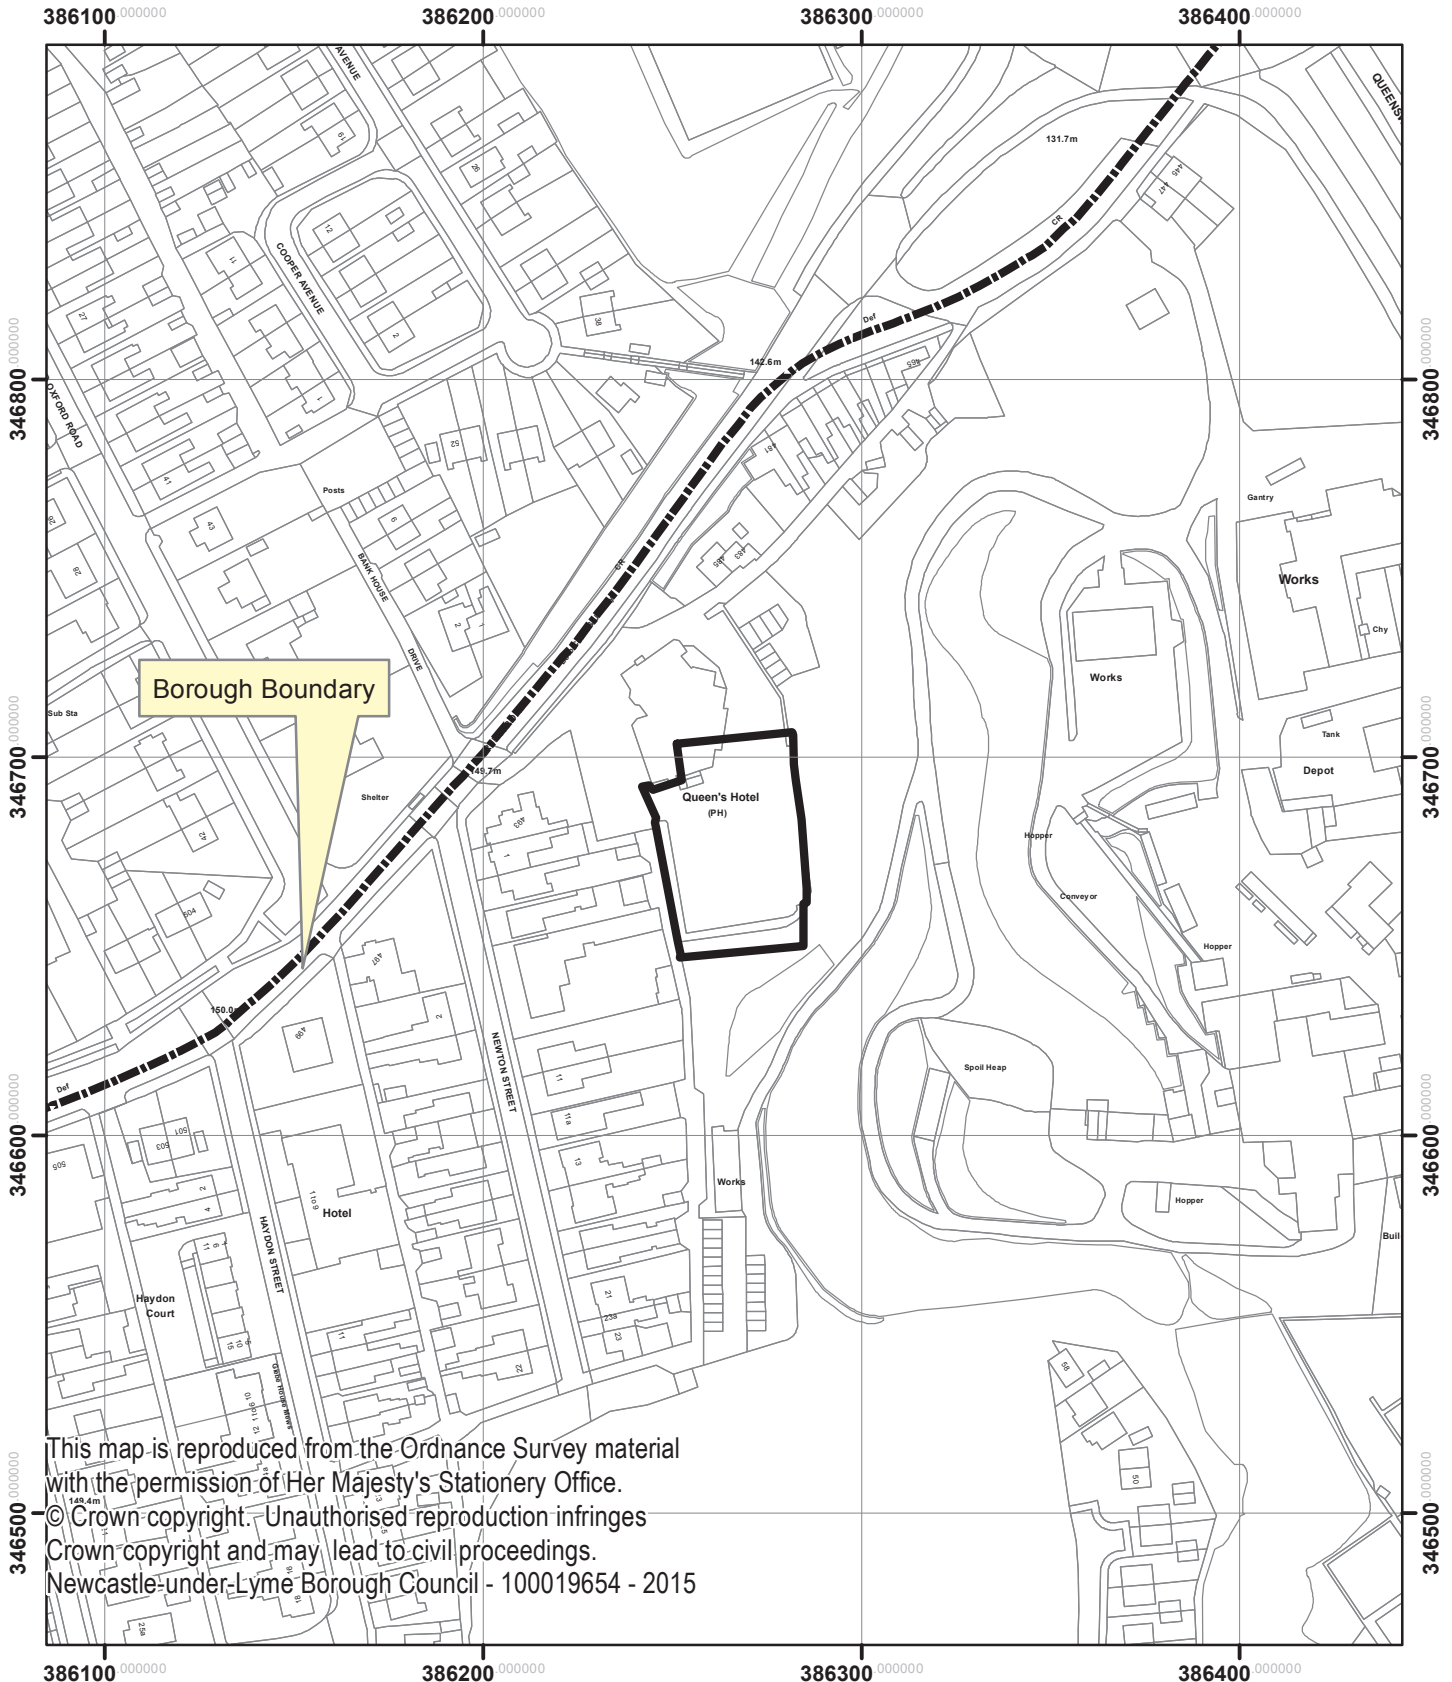

the former car park of the
 Queen's Hotel, 489 Etruria Road,
 SOTCC reference 59587/FUL
 NBC reference 348/235

This map is reproduced from the Ordnance Survey material with the permission of Her Majesty's Stationery Office.
 © Crown copyright. Unauthorised reproduction infringes Crown copyright and may lead to civil proceedings.
 Newcastle-under-Lyme Borough Council - 100019654 - 2015

26th April 2016

1:2,000